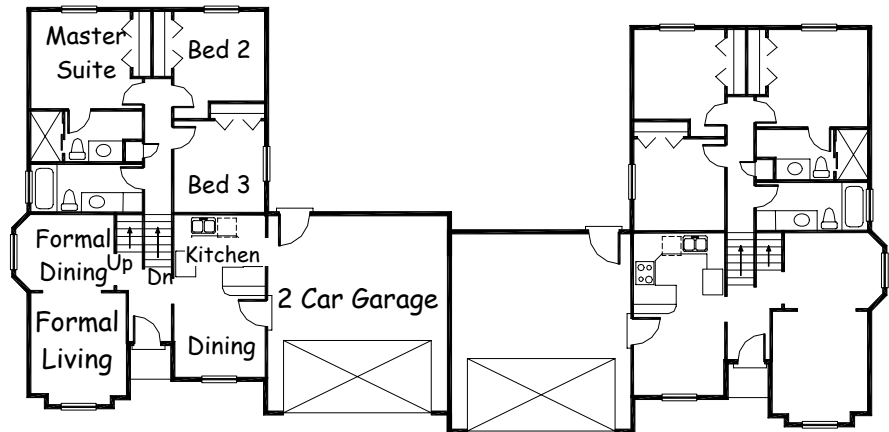

# THE ORANGE BLOSSOM

*Multi Unit  
Split Level*

**Plan 1215**  
**Split: 1,215 sq. ft / unit**  
**Third: 644 sq. ft / unit**  
**Total: 1,859 sq. ft / unit**  
**97' 4" x 52' 2-1/2"**  
**4 Bedrooms**  
**3 Baths**